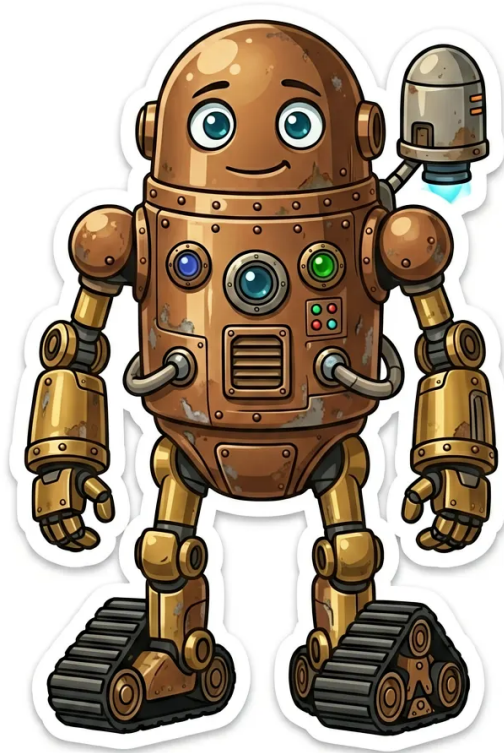

FreeBot FB-0131: Kestrel Aegis

Generated using baidu/ERNIE-Image-Turbo via Hugging Face

Prompt Used:

Cute crazy bronze and brass tall cylindrical-bodied medical repair robot, with round dome head, using tank treads, with jetpack, designed with bird-inspired mechanical features, clean vector-style cartoon illustration, centered full body visible, isolated on white background, no ground shadow, no drop shadow, no floor contact, perfectly symmetrical design, sticker-style cutout character design.