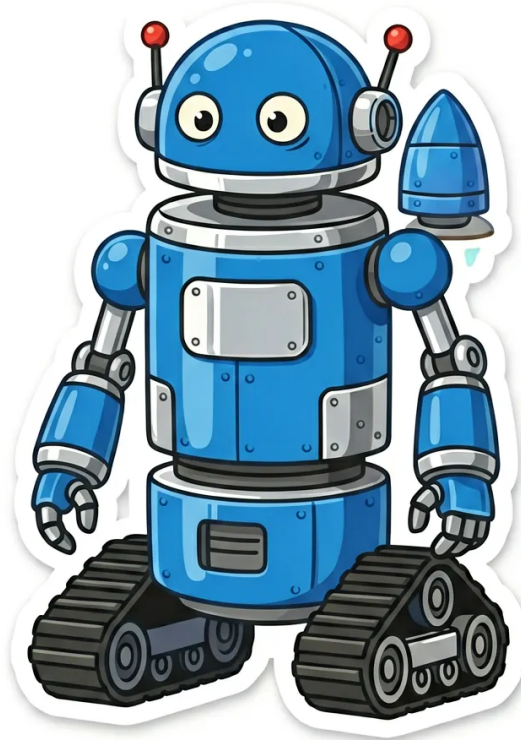

## FreeBot FB-0031: Proto Anvil

Generated using baidu/ERNIE-Image-Turbo via Hugging Face

**Prompt Used:**

Cute crazy blue and chrome tall cylindrical-bodied mining robot with round dome head, using tank treads, with jetpack, clean vector-style cartoon illustration, centered full body visible, isolated on white background, no ground shadow, no drop shadow, no floor contact, perfectly symmetrical design, sticker-style cutout character design.